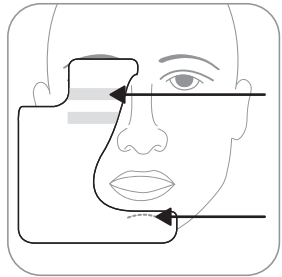

PHILIPS
RESPIRONICS

1090204 [1090224] L

1090203 [1090223] M

1090202 [1090222] S
RS 1090201 [1090221]

RS 1090200 [1090220] P

REF DOM [INT]

www.philips.com/masks

Amara | FULL FACE MASK SIZING GAUGE REF 1090299

Die cut